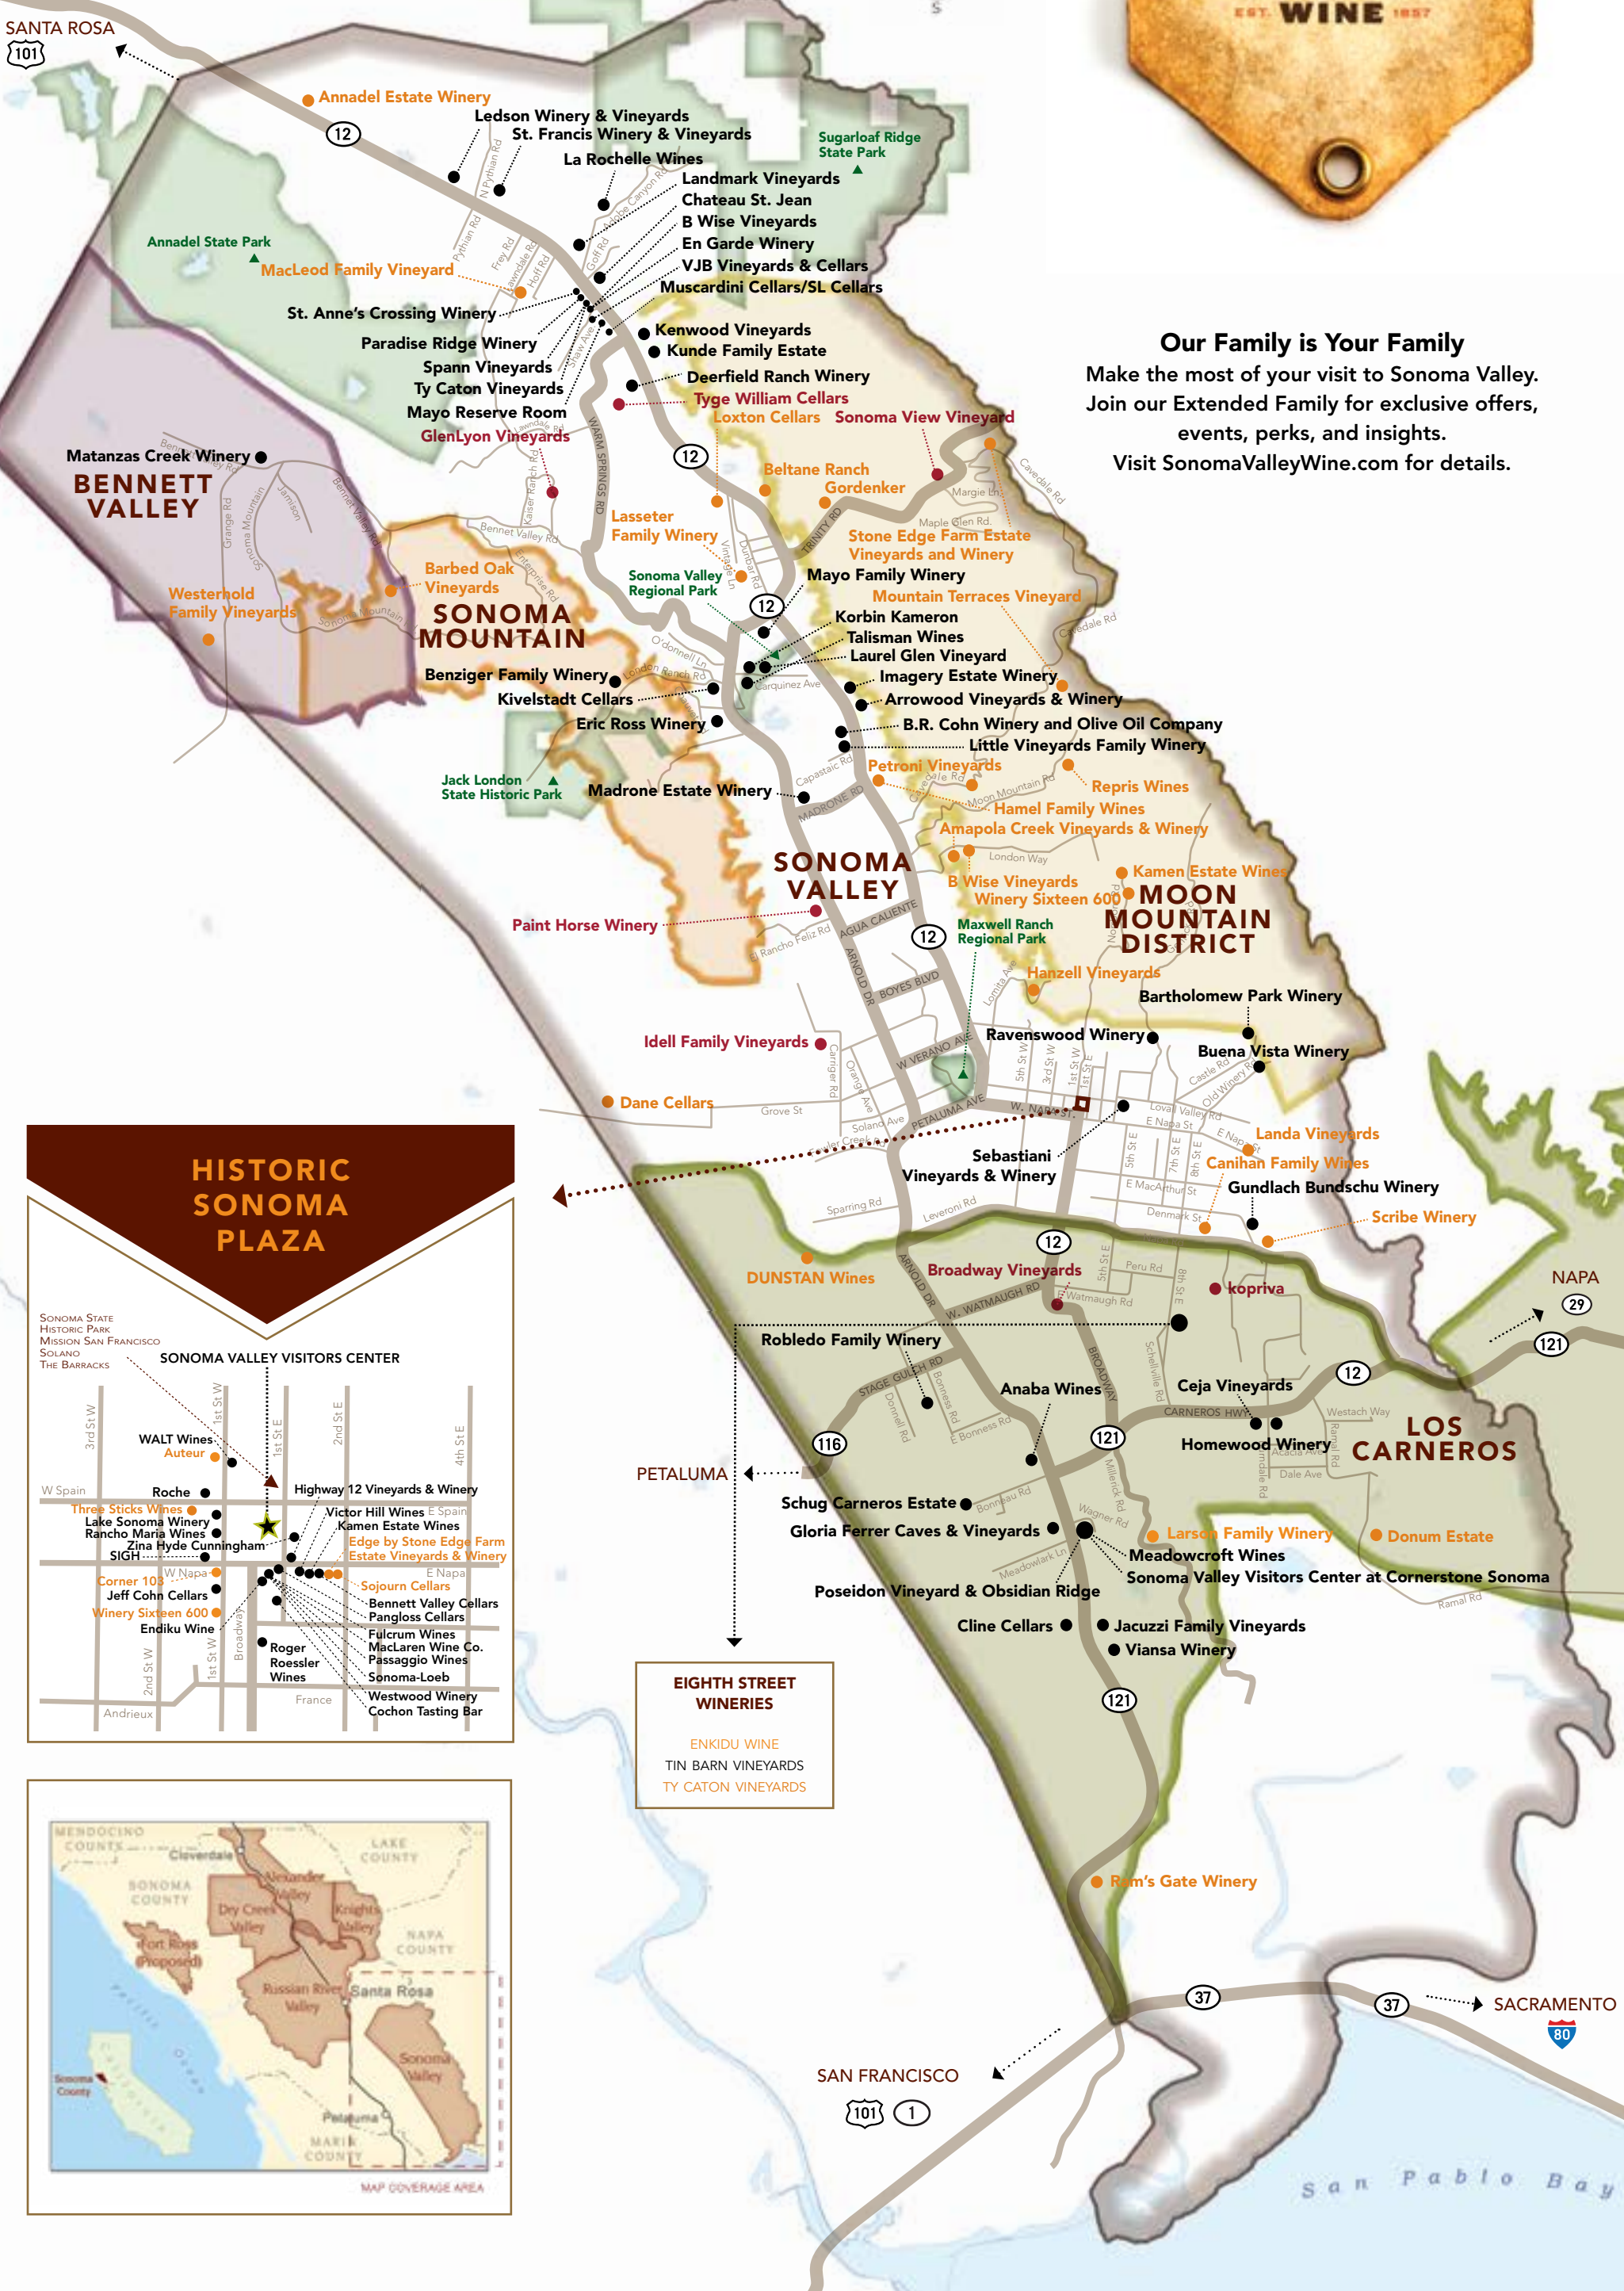

LEGEND

- OPEN TO THE PUBLIC
- BY APPOINTMENT ONLY
- NOT OPEN TO THE PUBLIC
- BENNETT VALLEY
- LOS CARNEROS
- MOON MOUNTAIN DISTRICT
- SONOMA MOUNTAIN
- SONOMA VALLEY

Our Family is Your Family
 Make the most of your visit to Sonoma Valley. Join our Extended Family for exclusive offers, events, perks, and insights. Visit SonomaValleyWine.com for details.