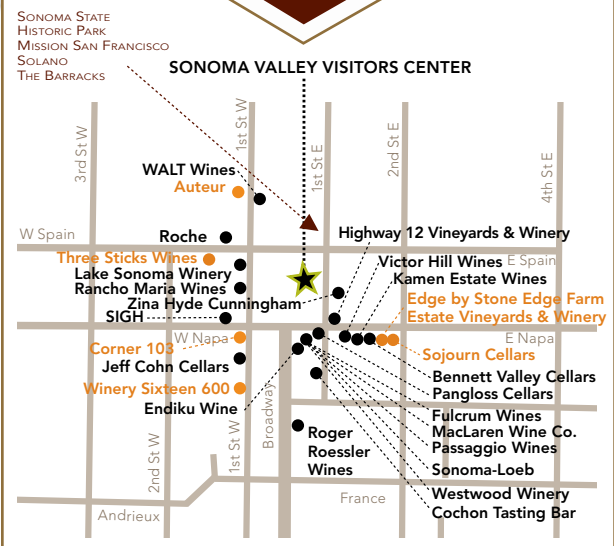

LEGEND

- OPEN TO THE PUBLIC
- BY APPOINTMENT ONLY
- NOT OPEN TO THE PUBLIC
- BENNETT VALLEY
- LOS CARNEROS
- MOON MOUNTAIN DISTRICT
- SONOMA MOUNTAIN
- SONOMA VALLEY

Our Family is Your Family
 Make the most of your visit to Sonoma Valley. Join our Extended Family for exclusive offers, events, perks, and insights. Visit SonomaValleyWine.com for details.

HISTORIC SONOMA PLAZA

EIGHTH STREET WINERIES
 ENKIDU WINE
 TIN BARN VINEYARDS
 TY CATON VINEYARDS

Amapola Creek Vineyards & Winery

392 London Way, Sonoma
HOURS: By appointment only
PHONE: 707-938-3783
WEB: amapolacreek.com